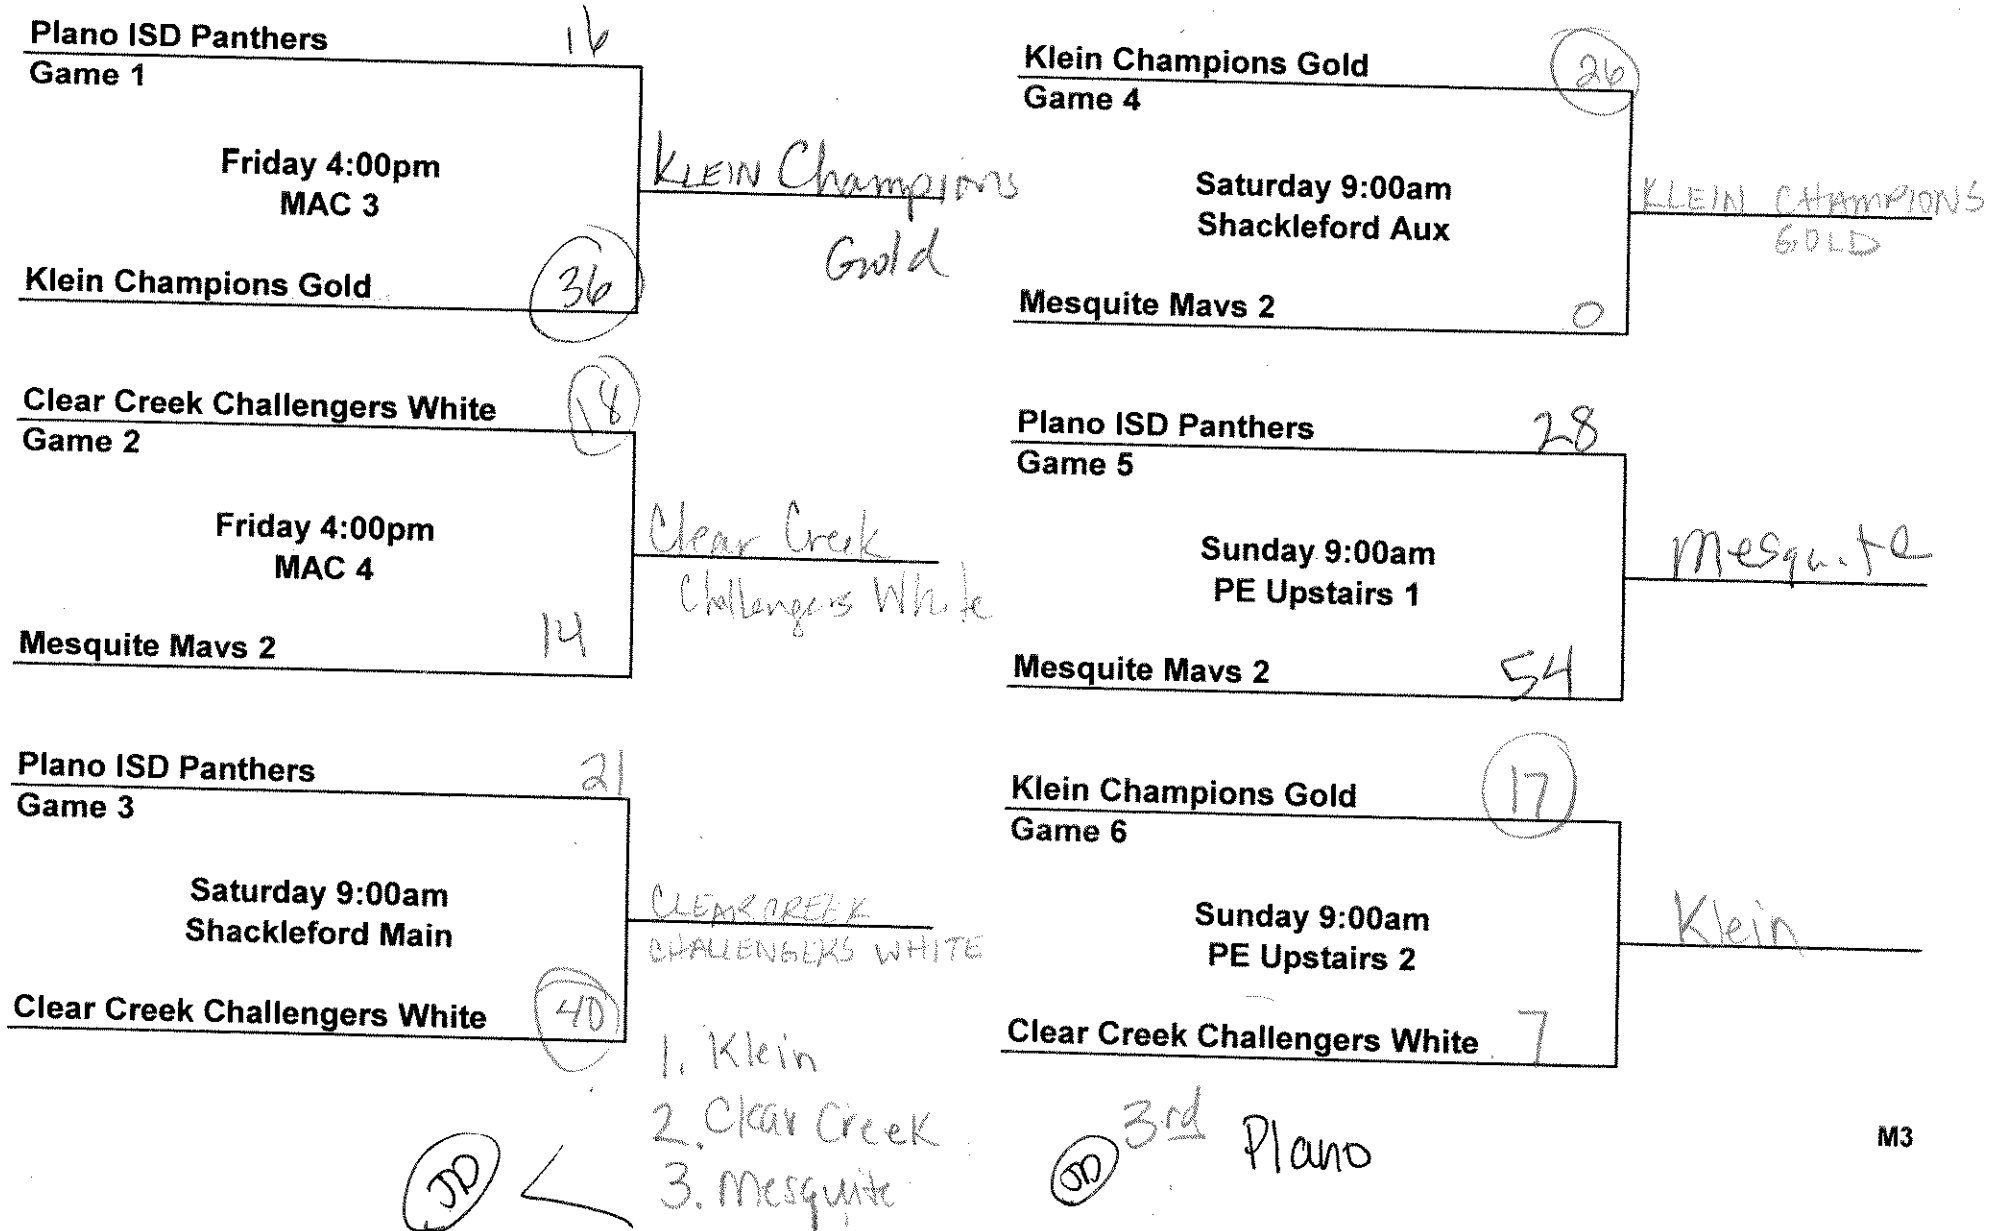

2011 Special Olympics Summer Games

ATLANTIC COAST CONFERENCE (No Press)